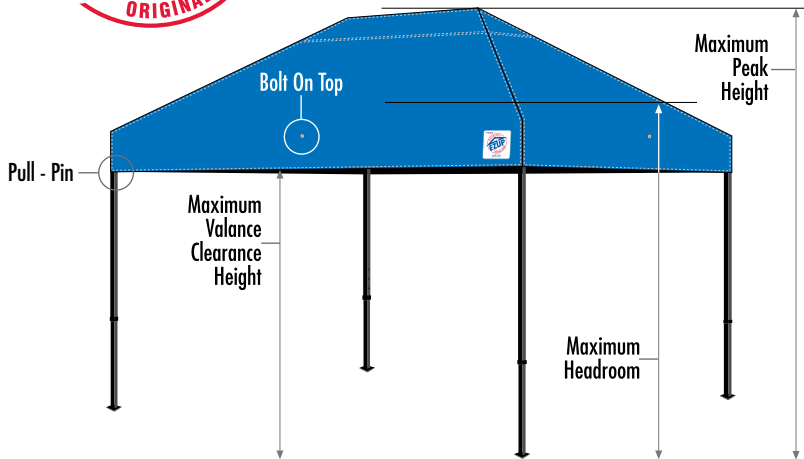

Speed Shelter® Instant Shelter®

The 8'x12' (2.5 m x 3.7 m) Speed Shelter® is a natural for sporting events, automotive shows, and promotional displays, featuring a black powder-coated frame that's slick - looking and compact, too!

8' x 12' (2.5 m x 3.7 m) SPEED SHELTER® WITH IMPRINT GRAPHICS ON VALANCE

8' x 12' (2.5 m x 3.7 m) SPEED SHELTER® SET UP

Commercial Use Rental Industry Racing Teams Indoor & Outdoor Display Rental Industry Catering Events
 Instant Signage Motorcross Events Radio Automotive Shows Bike Displays Car Booths
 Sponsorship Recognition Advertisement Party Rentals Transportation Racing Promotional Displays

FEATURES:

- ◇ Low Profile Roof
- ◇ Available Size:
8' x 12' (2.5 m x 3.7 m)
- ◇ Compact Design Folds
Down to 4' Tall (1.2 m)
- ◇ Elevated Center Design with
Double Braced Trusses
- ◇ Professional Grade
Fabric Top
- ◇ Auto-Peak® Adjustment
- ◇ Increased Pull Pin Pressure
- ◇ Pull Pin Slider and
Toggle Legs
- ◇ Meets CPAI-84 Fire
Resistant Requirements
- ◇ 5 Year Warranty

TOGGLE LEG ADJUSTMENT

PLACE YOUR
DEALER INFORMATION
HERE

Speed Shelter® Spec Sheet

Speed Shelter® Professional Colors:

Ask About Our Other E-Z UP® Instant Products...We Make Life E-Z™!

| PRODUCT NAME | SPEED SHELTER® |
|---|--|
| SIZE | 8' x 12' (2.5 m x 3.7 m) |
| FRAME | Black Powder-Coated High Strength Steel |
| TOP FABRIC | Professional Grade Fabric |
| PRODUCT INCLUDES | Frame, Top and Cover Bag |
| WARRANTY | 5 Years |
| FRAME SHIPPING WEIGHT | 59 lbs. (26.8 kg) |
| TOP FABRIC SHIPPING WEIGHT | 12 lbs. (5.4 kg) |
| BOX DIMENSIONS - FRAME | 53" L x 13" W x 10" H (1.3 m x 33 cm x 25 cm) |
| BOX DIMENSIONS - TOP | 24" L x 12" W x 4" H (61 cm x 30 cm x 10 cm) |
| MAXIMUM PEAK HEIGHT | 9' 8" (2.9 m) |
| MAXIMUM HEADROOM | 7' (2.1 m) |
| MAXIMUM VALANCE CLEARANCE HEIGHT | 6' 5" (2.0 m) |