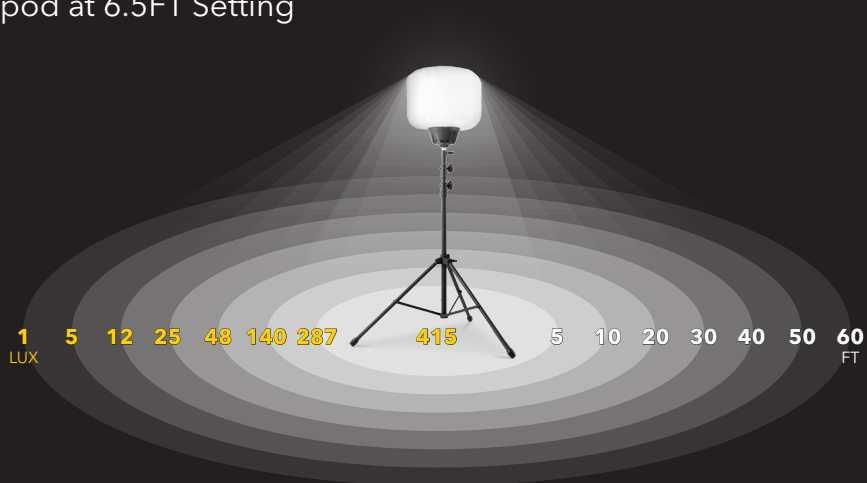

- Over 11,000 square feet of 360-degree illumination
- 19,500 lumens, <1.5 operating amps, 120-volt input
- Glare-free, diffused lighting
- Lightweight and portable
- Water-resistant LED balloon light rated to IP42 standard
- LED balloon light diffuser material made of heat-resistant and UV-protected nylon
- Integrated fan automatically inflates balloon and cools LED panels
- Engineered with 130 lumen-per-watt Samsung LED chips
- Quick and easy setup on tripod or optional mounting fixtures
- UL approved, RoHS, FCC, CE rating
- Includes heavy-duty telescoping tripod with carry bag
- Dimmable wireless remote
- Hanging 2" C-clamp, eye bolt, and tripod adapters included
- 15 ft spec-grade power cord
- 3-year warranty

SZBLK150W

LIGHT COVERAGE

Tripod at 6.5FT Setting

- 150-watt LED Balloon Light
- Luminous Flux: 19,500 lm
- Color Temperature: 5,000k
- Lamp Life: 50,000 hours
- Voltage: 110-240 V AC
- Frequency: 50/60 Hz
- Operating Amperage: 1.5 A
- Power Consumption: 155W
- IP Rating: IP42
- Weight: 6 lb (fixture), 7.1 lb (tripod)
- Light Box Dimensions: 8.25"H x 17.5"L x 11"W, 8 lb
- Tripod Box Dimensions: 4.5" H x 37.25"L x 5.25"W, 8 lb