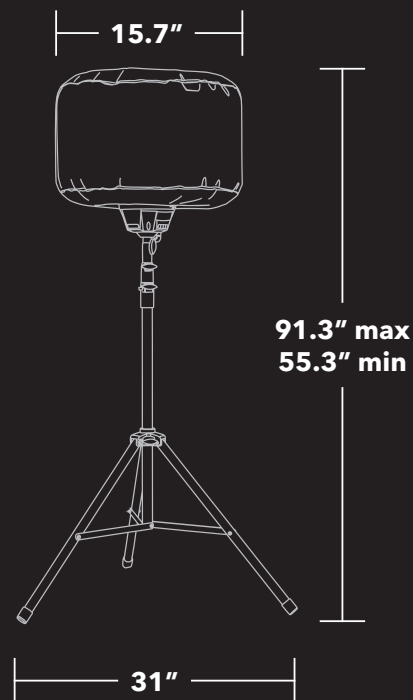

- Over 11,000 square feet of 360-degree illumination
- 19,500 lumens, <1.5 operating amps, 120-volt input
- Glare-free, diffused lighting
- Lightweight and portable
- Water-resistant LED balloon light rated to IP42 standard
- LED balloon light diffuser material made of heat-resistant and UV-protected nylon
- Integrated fan automatically inflates balloon and cools LED panels
- Engineered with 130 lumen-per-watt Samsung LED chips
- Quick and easy setup on tripod or optional mounting fixtures
- UL approved, RoHS, FCC, CE rating
- Includes heavy-duty telescoping tripod with carry bag
- Dimmable wireless remote
- Hanging 2" C-clamp, eye bolt, and tripod adapters included
- 15 ft spec-grade power cord
- 3-year warranty

SZBLK150W

LIGHT COVERAGE

Tripod at 6.5FT Setting

- 150-watt LED Balloon Light
- Luminous Flux: 19,500 lm
- Color Temperature: 5,000k
- Lamp Life: 50,000 hours
- Voltage: 110-240 V AC
- Frequency: 50/60 Hz
- Operating Amperage: 1.5 A
- Power Consumption: 155W
- IP Rating: IP42
- Weight: 6 lb (fixture), 7.1 lb (tripod)
- Light Box Dimensions: 8.25"H x 17.5"L x 11"W, 8 lb
- Tripod Box Dimensions: 4.5" H x 37.25"L x 5.25"W, 8 lb